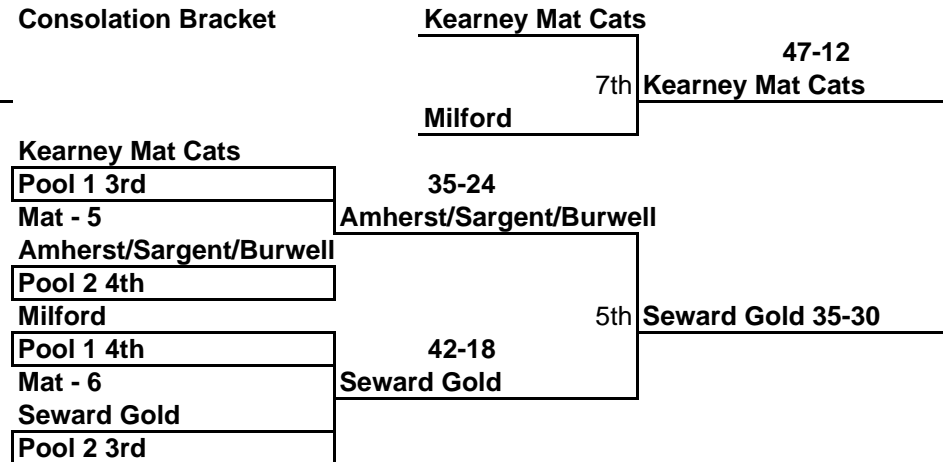

Consolation Bracket