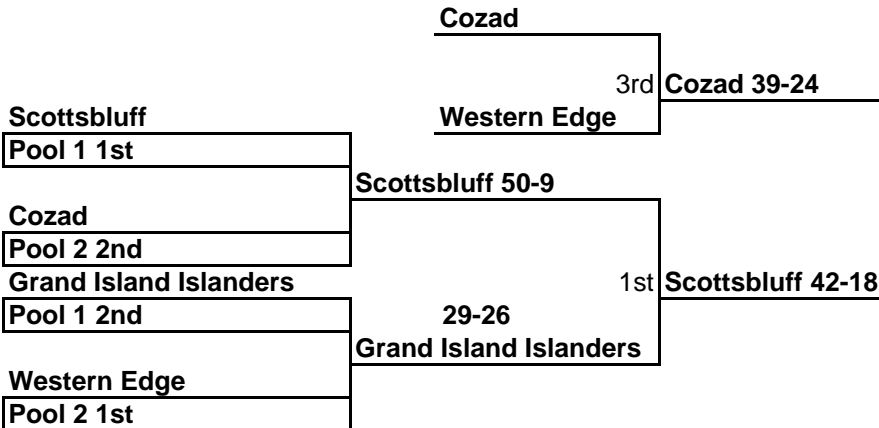

6th - 8th Grade "B" Division

Star City Slammers "B"
Cozad
Western Edge
Beatrice
Scottsbluff
Seward Blue
Millard South
Grand Island Islanders

Pool Round Robin Portion of Tournament

	Win	Lose
Scottsbluff	3	0
Grand Island Islanders	2	1
Star City Slammers "B"	1	2
Beatrice	0	3

	Win	Lose
Western Edge	3	0
Cozad	2	1
Millard South	1	2
Seward Blue	0	3

Round 1	score	vs	score
Star City Slammers "B"	<u>22</u>	vs	Grand Island Islanders <u>32</u>
Beatrice	<u>0</u>	vs	Scottsbluff <u>64</u>

Round 1	score	vs	score
Cozad	<u>30</u>	vs	Millard South <u>27</u>
Western Edge	<u>44</u>	vs	Seward Blue <u>10</u>

Round 2	score	vs	score
Star City Slammers "B"	<u>6</u>	vs	Scottsbluff <u>55</u>
Beatrice	<u>11</u>	vs	Grand Island Islanders <u>47</u>

Round 2	score	vs	score
Cozad	<u>51</u>	vs	Seward Blue <u>11</u>
Western Edge	<u>50</u>	vs	Millard South <u>12</u>

Round 3	score	vs	score
Star City Slammers "B"	<u>41</u>	vs	Beatrice <u>23</u>
Scottsbluff	<u>44</u>	vs	Grand Island Islanders <u>15</u>

Round 3	score	vs	score
Cozad	<u>21</u>	vs	Western Edge <u>41</u>
Seward Blue	<u>16</u>	vs	Millard South <u>41</u>

Championship Bracket