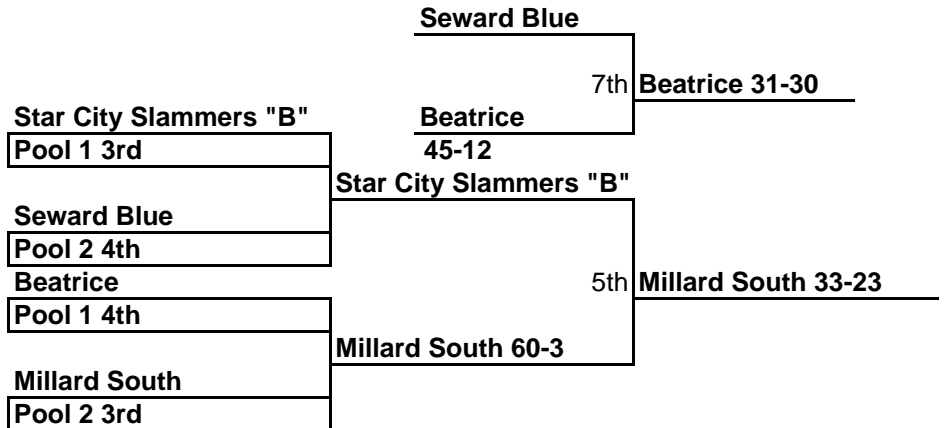

Consolation Bracket