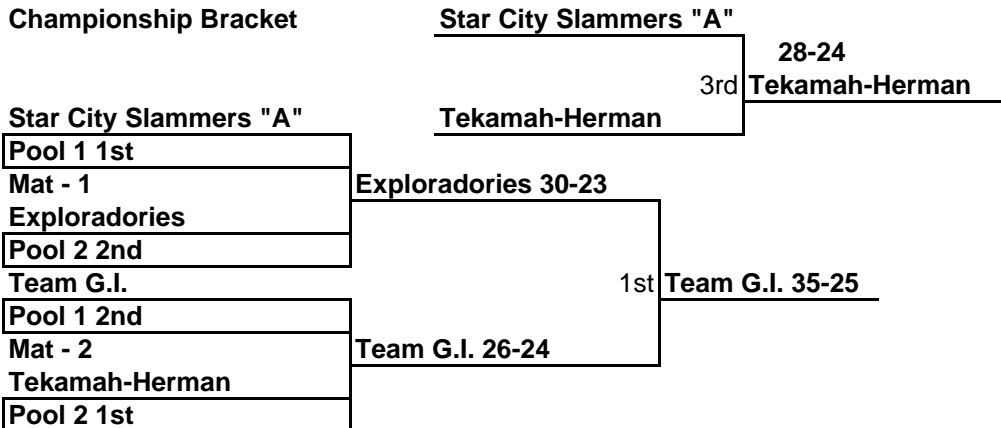

## Pool Round Robin Portion of Tournament

	Win	Lose
Star City Slammers "A"	3	0
Team G.I.	2	1
Kearney Mat Cats	1	2
Milford	0	3

	Win	Lose
Tekamah-Herman	3	0
Exploradories	2	1
Seward Gold	1	2
Amherst/Sargent/Burwell	0	3

Round 1	score		vs	score	
Team G.I.	<u>51</u>			<u>9</u>	Kearney Mat Cats
Milford	<u>6</u>			<u>57</u>	Star City Slammers "A"

Round 1	score		vs	score	
Tekamah-Herman	<u>54</u>			<u>6</u>	Amherst/Sargent/Burwell
Exploradories	<u>44</u>			<u>6</u>	Seward Gold

Round 2	score		vs	score	
Team G.I.	<u>25</u>			<u>27</u>	Star City Slammers "A"
Milford	<u>11</u>			<u>50</u>	Kearney Mat Cats

Round 2	score		vs	score	
Tekamah-Herman	<u>57</u>			<u>6</u>	Seward Gold
Exploradories	<u>41</u>			<u>15</u>	Amherst/Sargent/Burwell

## Championship Bracket